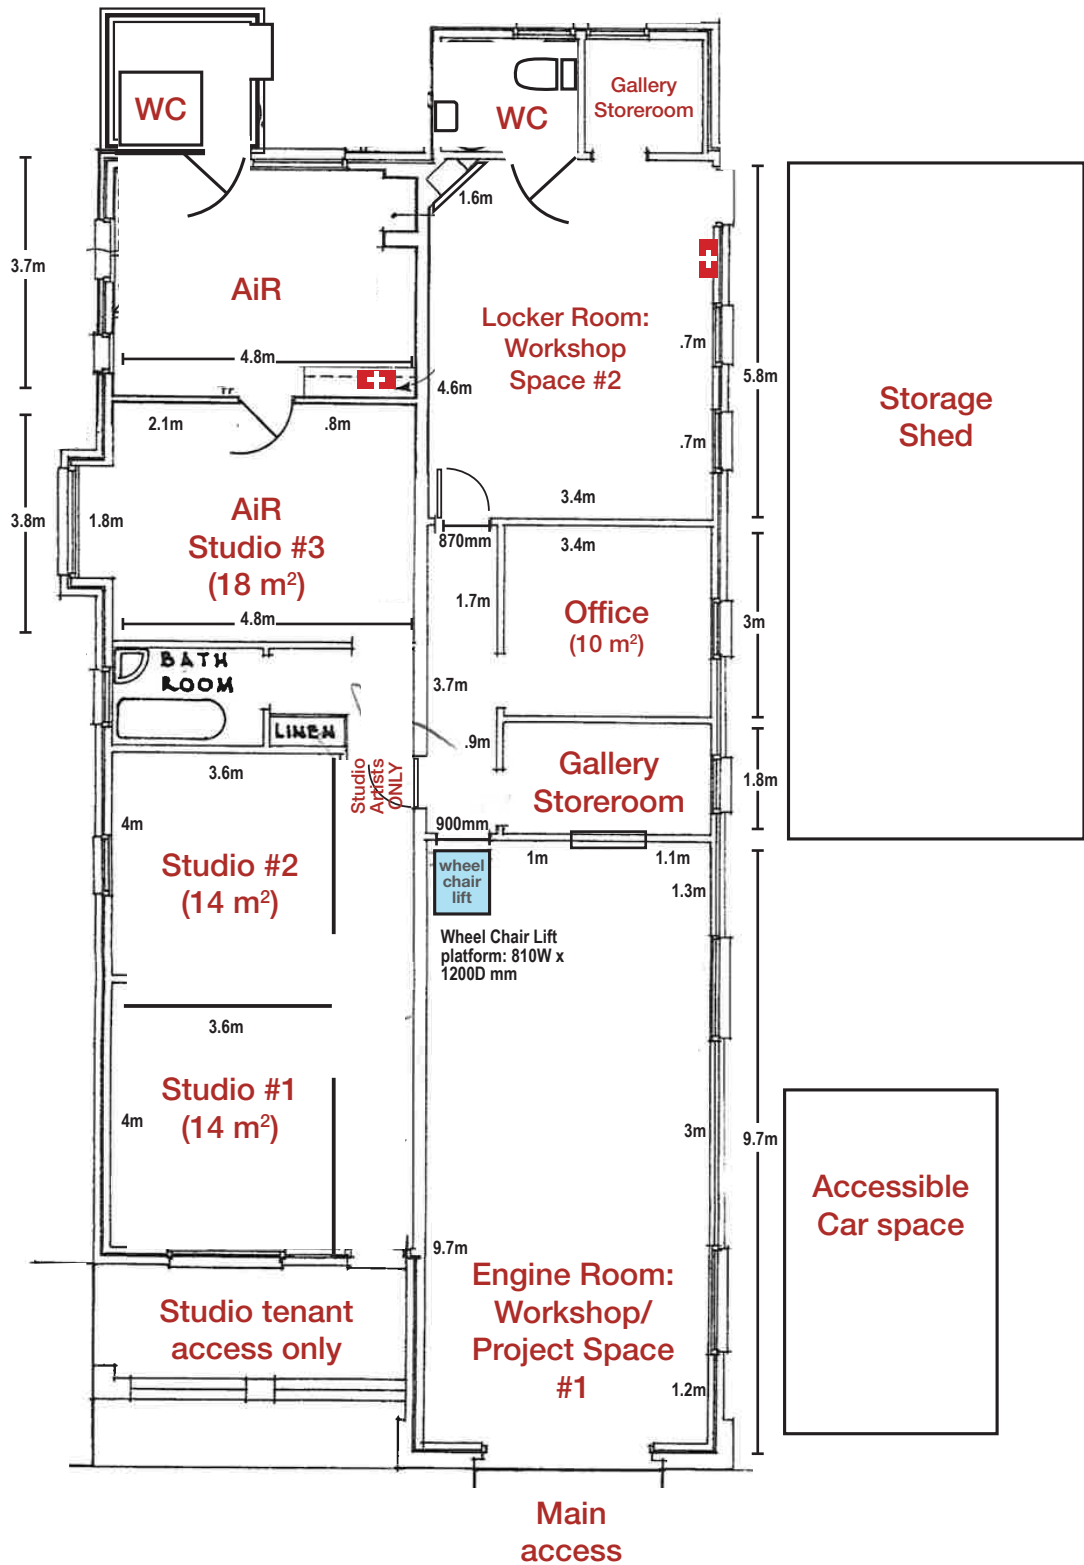

IGNITE STUDIOS | FLOOR PLAN

Eastern wing is accessible to studio tenants only. All community access spaces are on the Western wing of the facility.

STREET FRONTAGE